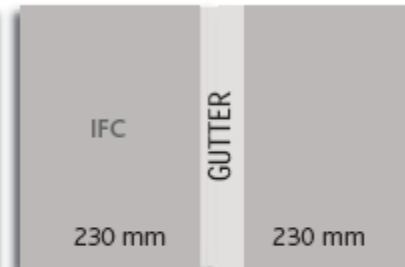

Dimensions (W x H): **Price:**

230 x 300 mm*
9.05" x 11.81"*

€ 2,800

IBC FULL PAGE & GATEFOLD (equivalent to 3 pages)

Dimensions (W x H): **Price:**

443 x 300 mm*
17.44" x 11.81"*

€ 4,200

INSIDE FRONT COVER (IFC)

IFC FULL PAGE

Dimensions (W x H): **Price:**

230 x 300 mm*
9.05" x 11.81"*

€ 3,000

IFC DOUBLE PAGE SPREAD

Dimensions (W x H): **Price:**

460 x 300 mm*
18.11" x 11.81"*

€ 4,500